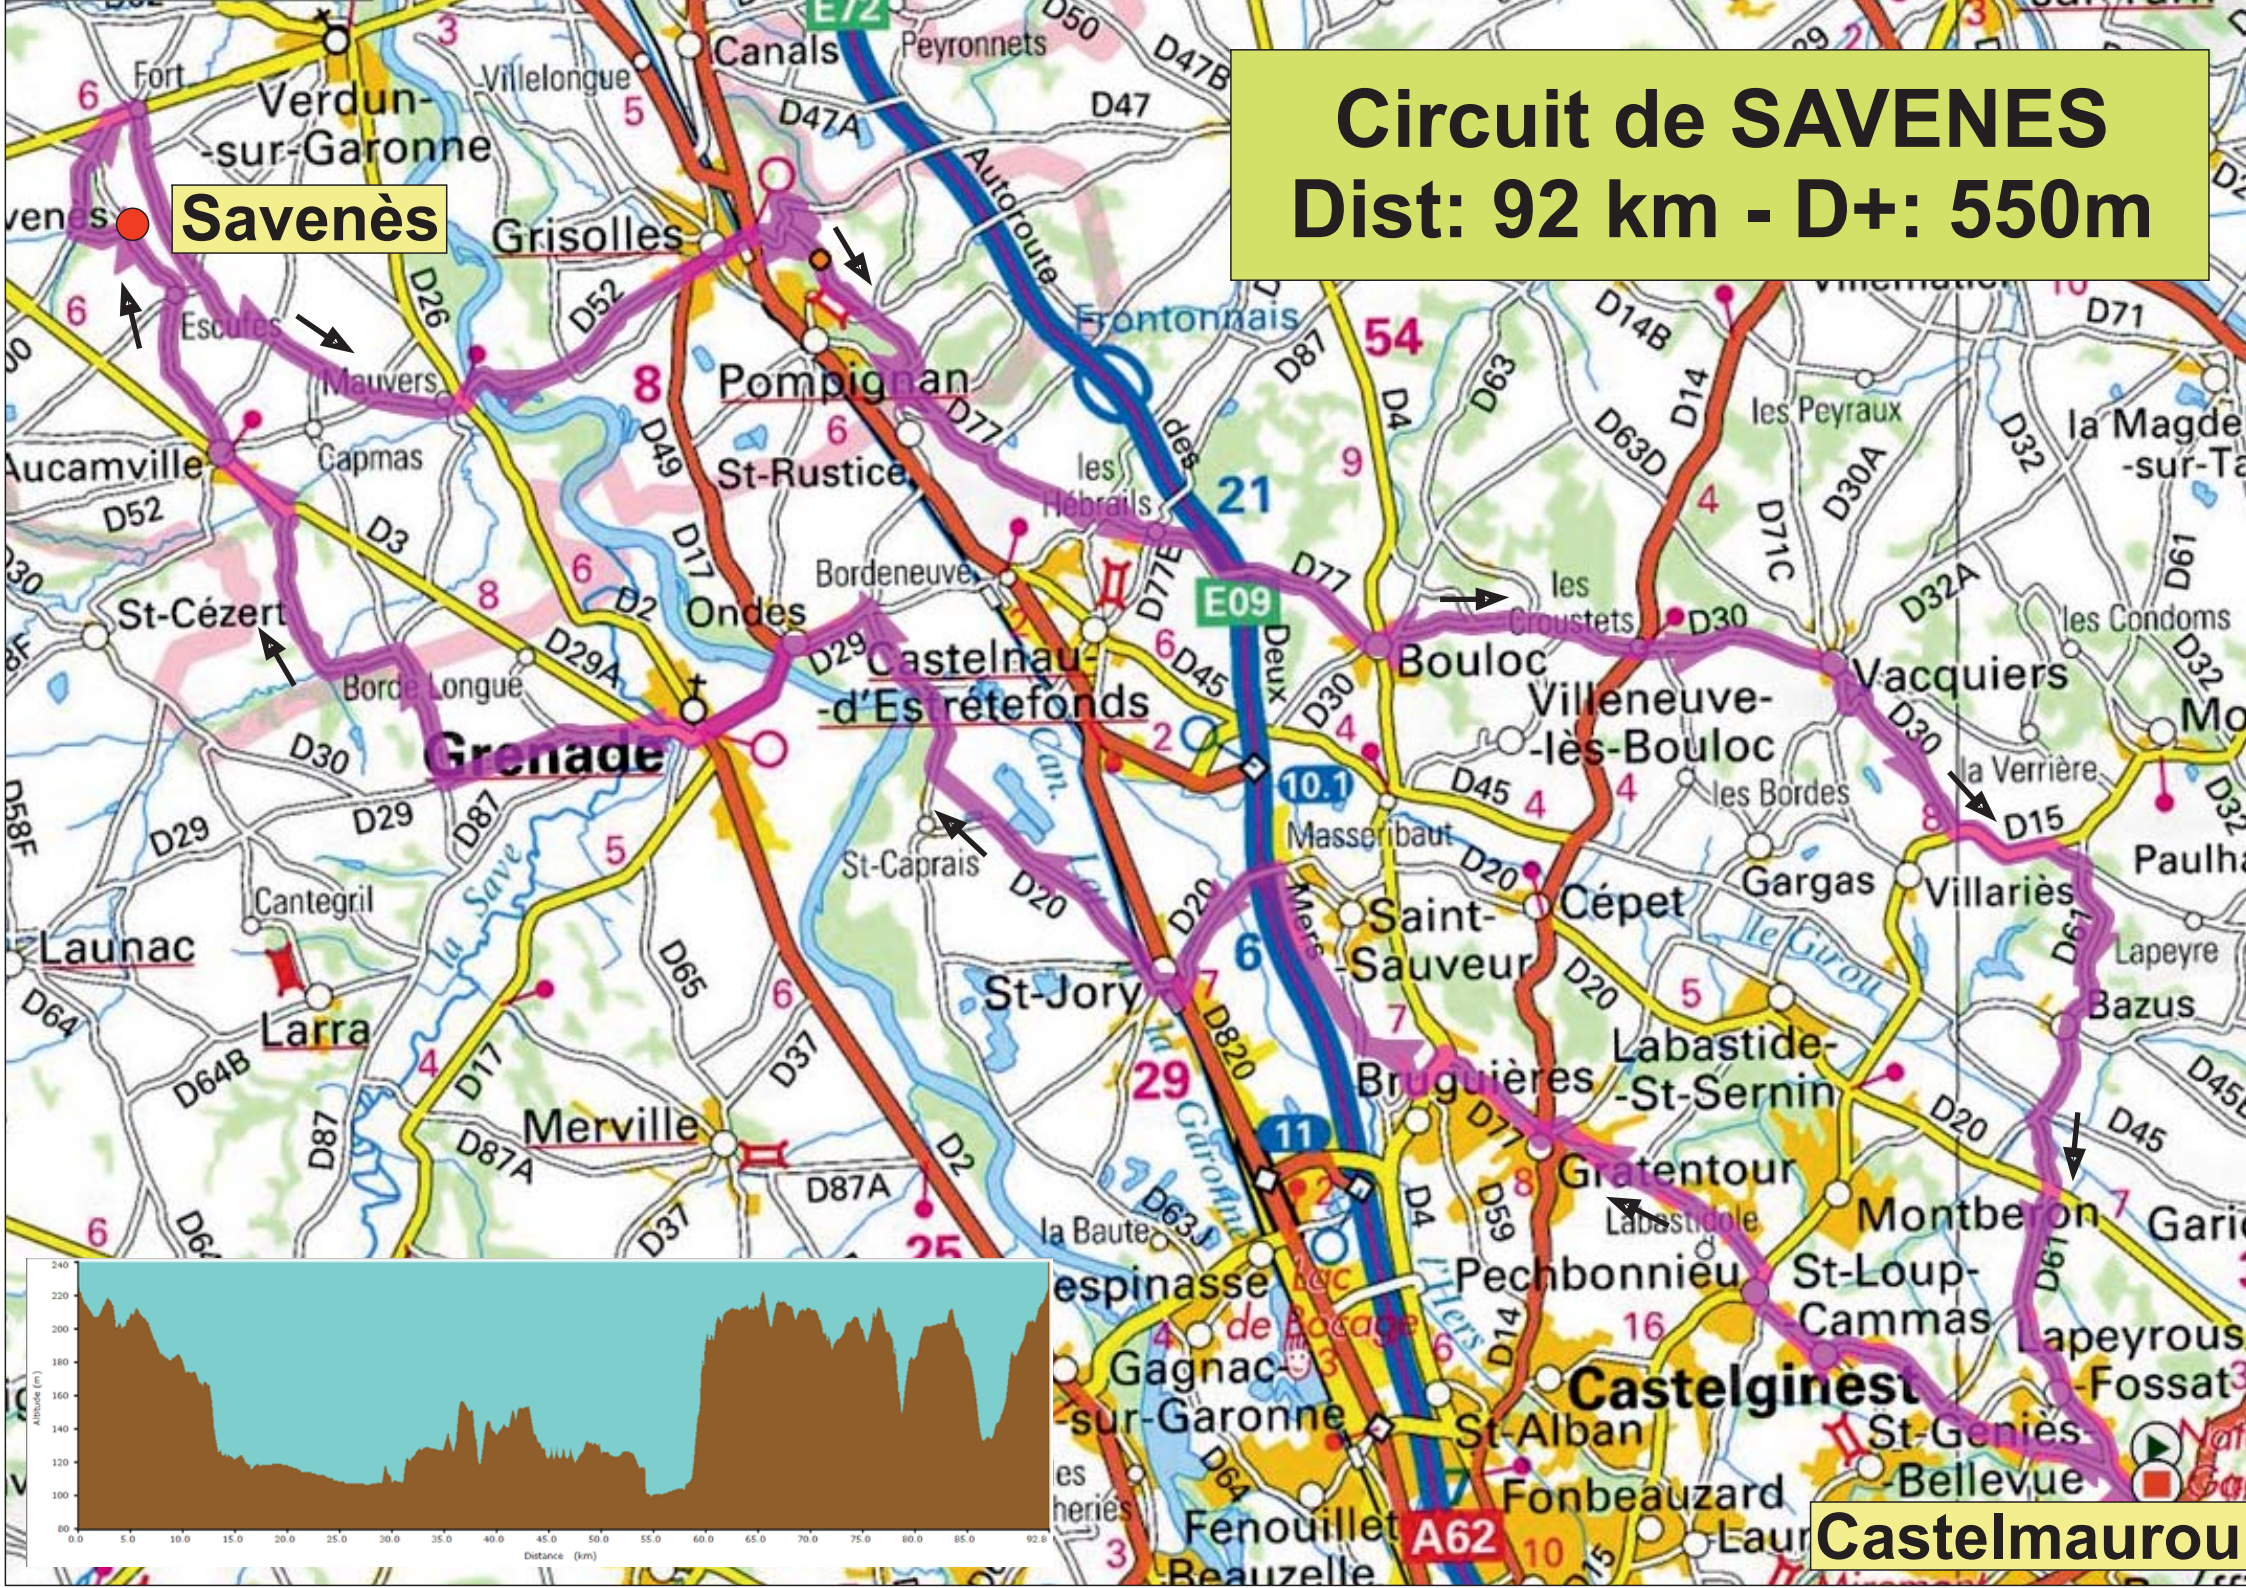

# Circuit de SAVENES

Dist: 92 km - D+: 550m

Savenès

Castelmaurou